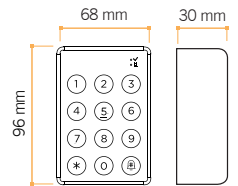

BLUE PAD

Bluetooth keyboard

4 AAA batteries (2 years)
Low-battery indicator.
Anti-vandalism
Anti-spy

BASIC APPLICATION SKETCH