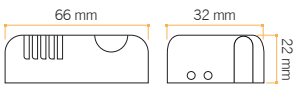

JCM solutions for residential doors

BLUE OPENER

Bluetooth Receiver

1-relay output.
8-30V power supply.

BLUE OPENWAY

Internet connection device

Bluetooth Range: 10m.
Network: WiFi 2.4G.
Connection: C-Type USB.
Power supply: DC 5V/500mA.
Supplier included.