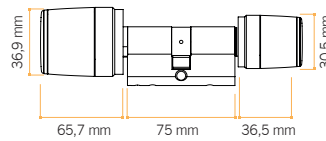

BLUE OPENHAND

Electronic cylinder with Bluetooth opener

4 AAA batteries (10,000 cycles).
Low-battery indicator.
Backup system in case battery runs out.
For inside doors